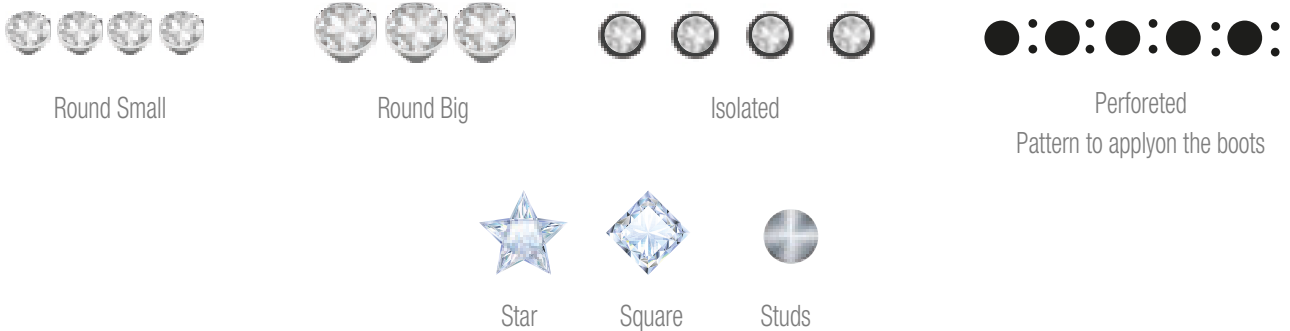

Elevate your creations: we are pleased to introduce our new customization service. You can now add multiple customizations and mix and match new crystal varieties with existing catalog options or design a piece that is uniquely yours.

STEP 1: Select details: inside or outside the Top

STEP 2: Choose detail placement

STEP 3: Choose detail shape

STEP 4: Choose detail quantity

TOE CUSTOMIZATION

SG Punta

SG B1

SG B1P