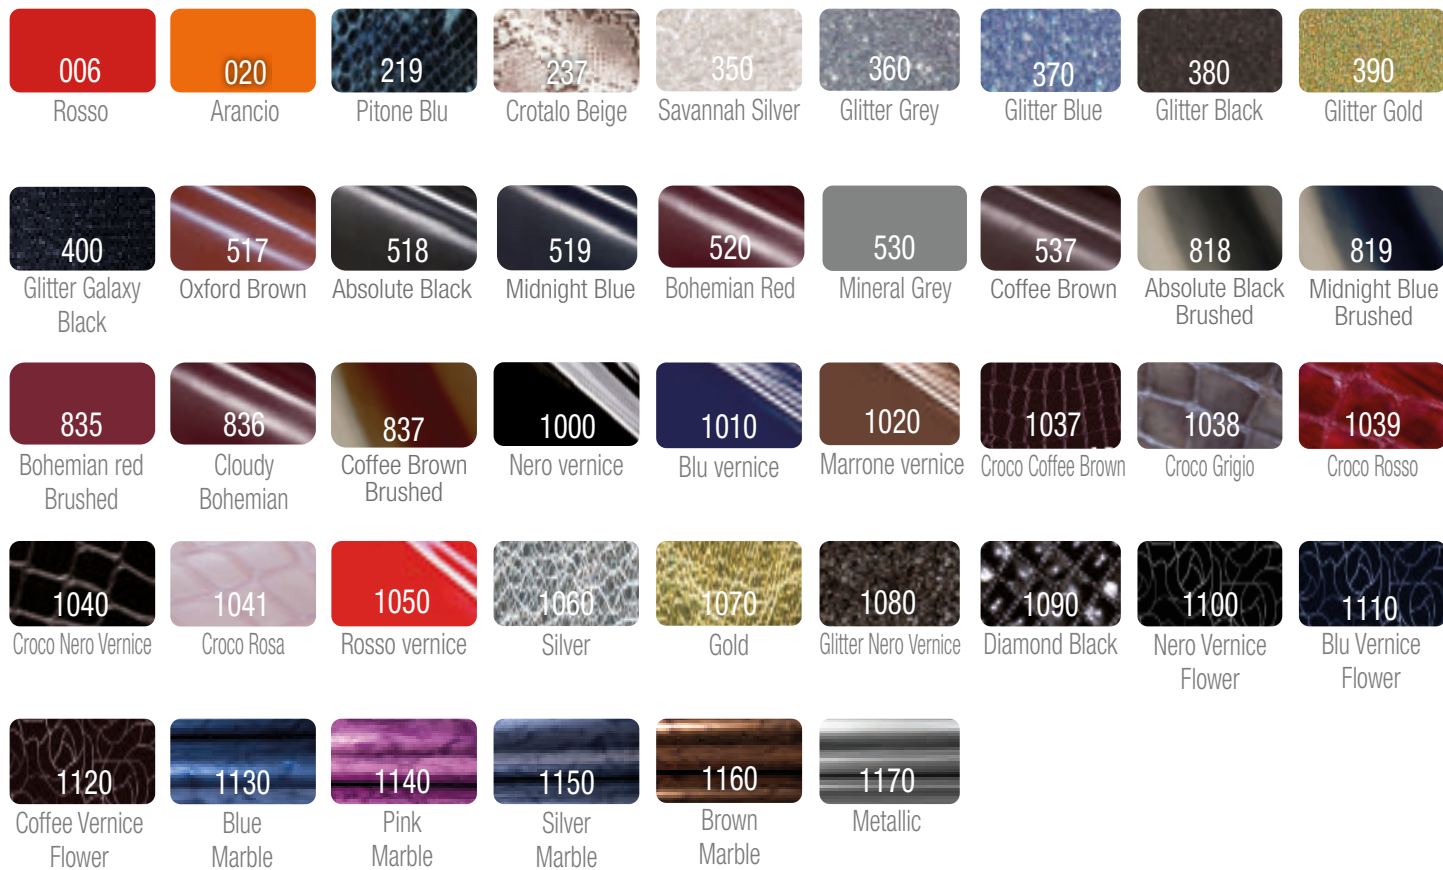

Sergio Grasso

Sergio Grasso

Colori | Colors | Couleurs | Farben

Cristalli | Crystals | Cristaux | Kristalle

Dressage Customization

Dressage Logo Gold

Dressage eyelets Gold

Dressage buckler Gold

Dressage Logo Silver

Dressage eyelets Silver

Dressage buckler Silver

Dressage Logo Rose Gold

Dressage eyelets Rose Gold

Dressage buckler Rose Gold

Dressage eyelets Black

Explore our latest customizations for Dressage and Showjumping boots.

New textures, crystals, and finishes are now available to make your riding boots truly one-of-a-kind

***Note:** Top 1 color selection required. If not specified, it will match the boot color.

Top 1 *

Top 2