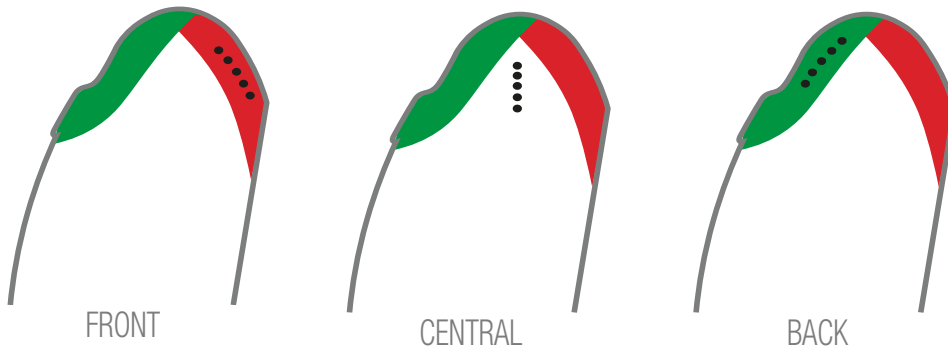

Lily

Slalom

Top 5 + SW Onda

Top 6 + SW 13

SW7 Neve

SW8 Flag

Top 15
Victory&Studs

Star

STEP 1: Select details: inside or outside the Top

STEP 2: Choose detail placement

STEP 3: Choose detail shape

STEP 4: Choose detail quantity

TOE CUSTOMIZATION

SG Punta

SG B1

SG B1P